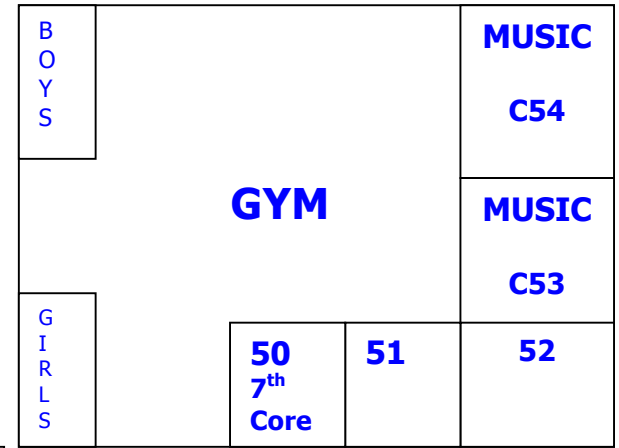

Ida Price Middle School

Campus Map

Basketball Courts

Main Student Entrance

Deliveries Only

Not an Entrance

Main Entrance for Parents and Visitors