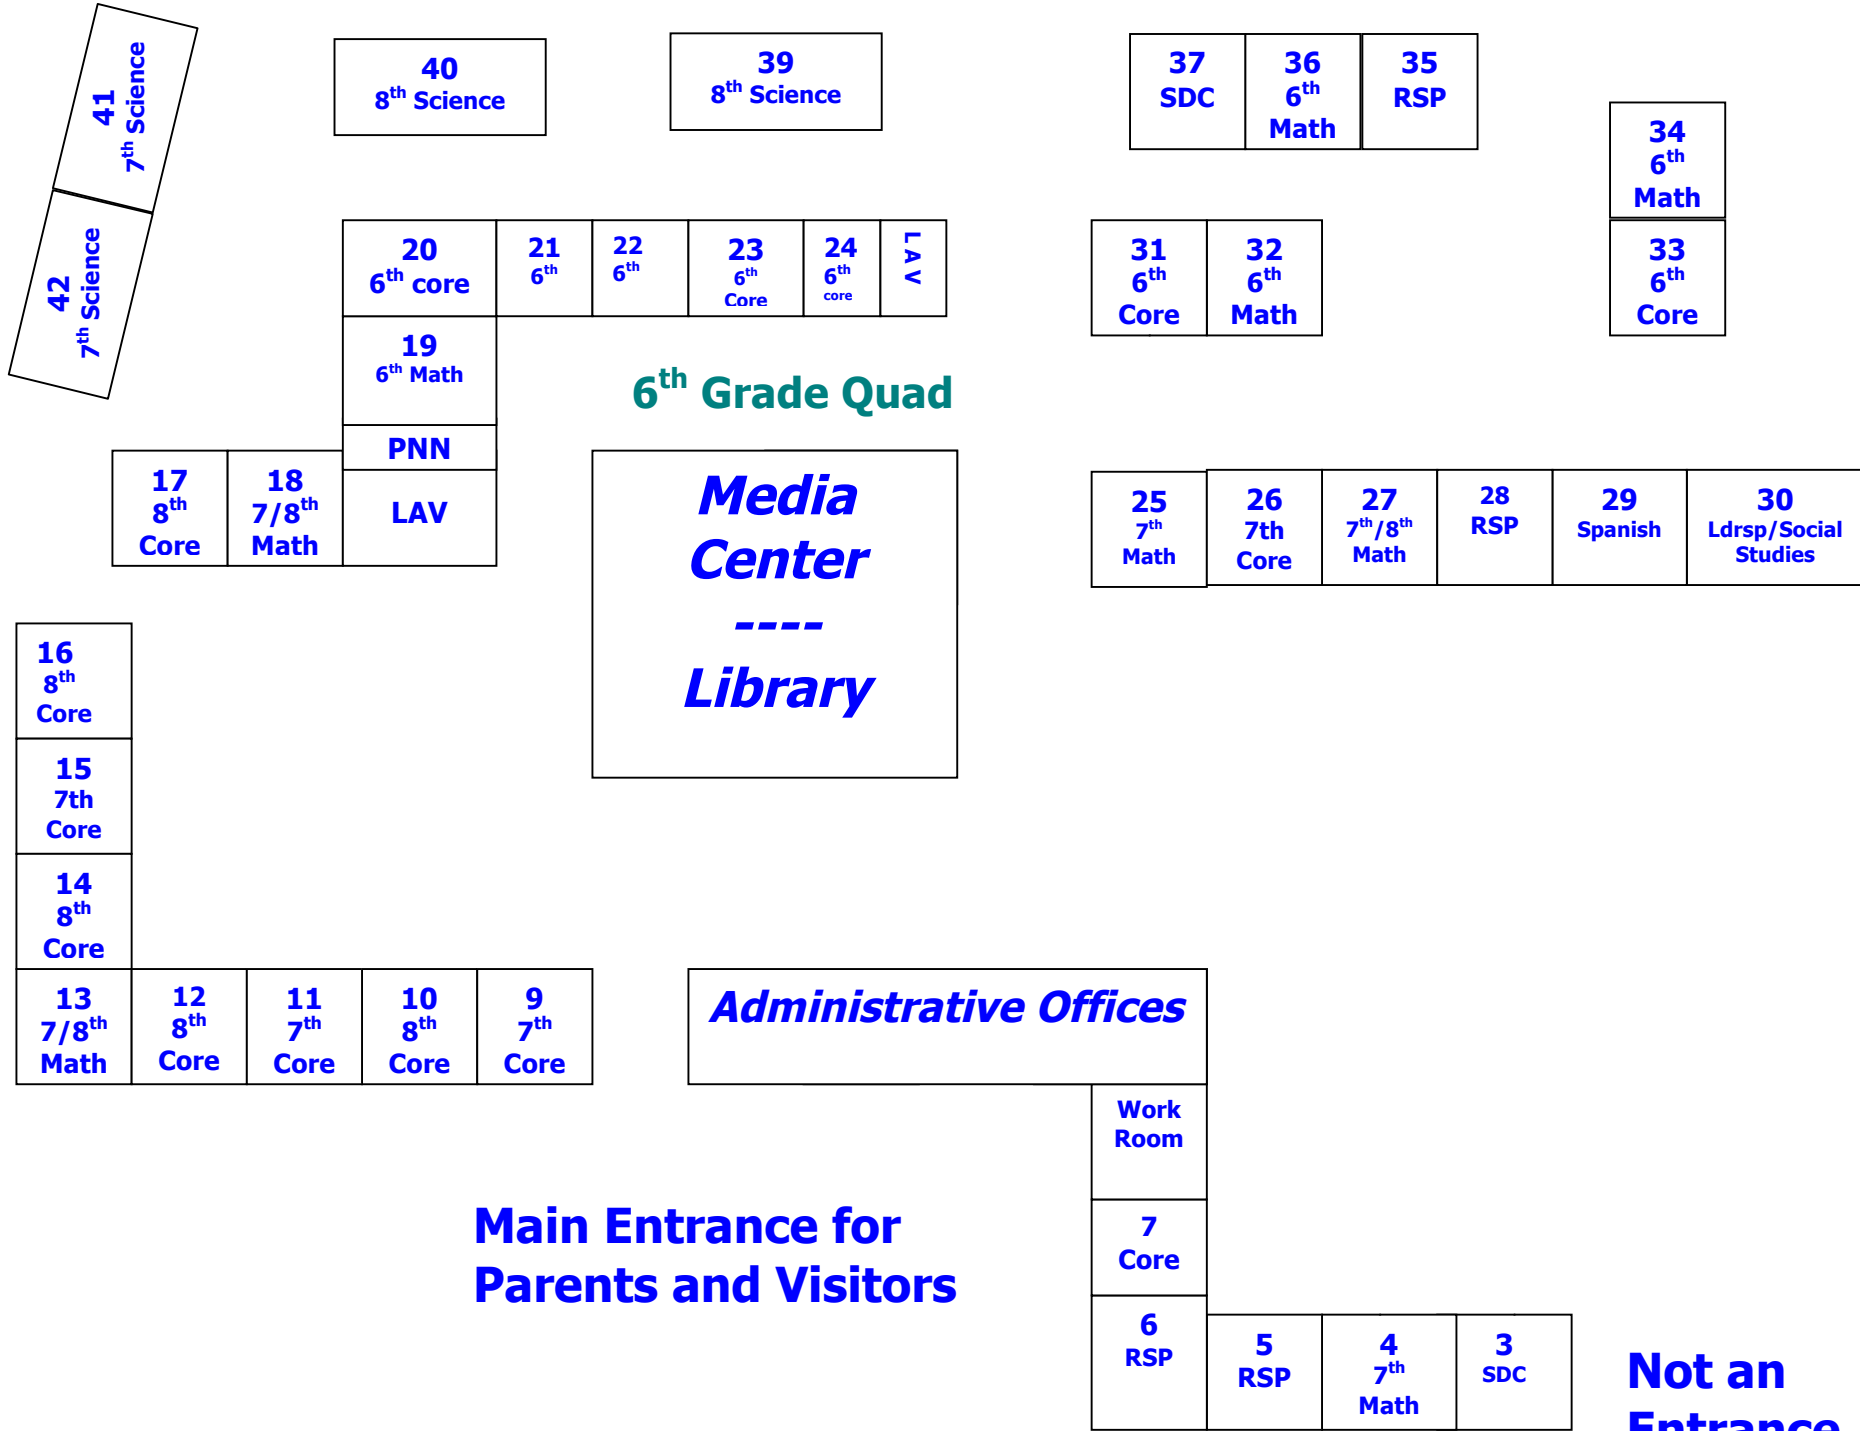

Ida Price Middle School

Campus Map

Basketball Courts

Main Student Entrance

Deliveries Only

Not an Entrance

Main Entrance for Parents and Visitors