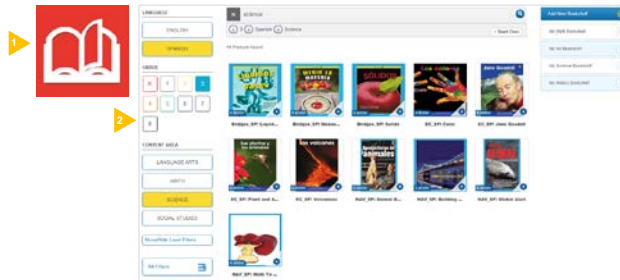

How to Get to My Library

1. Click **My Library** on the Dashboard. The My Library page appears with great books to read!
2. Use the filters or search for a book to read!