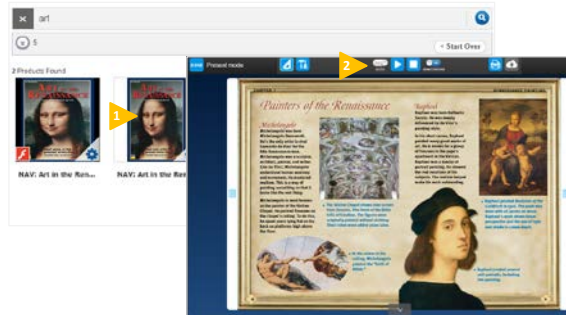

How to Get to My Library

1. Click **My Library** on the Dashboard. The My Library page appears with great books to read!
2. Use the filters or search for a book to read!

How to Read a Book

1. Double-click on a book cover. A message appears. **Note:** Click No to read the book instead of creating a customization.
2. Click **Auto** and **Play** (right arrow). The book is read aloud.