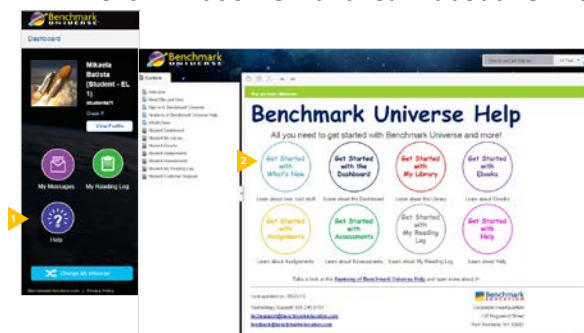

How to Get Help

1. Click **Help** on the Dashboard.
2. Click **What's New** and learn about new features and enhancements.