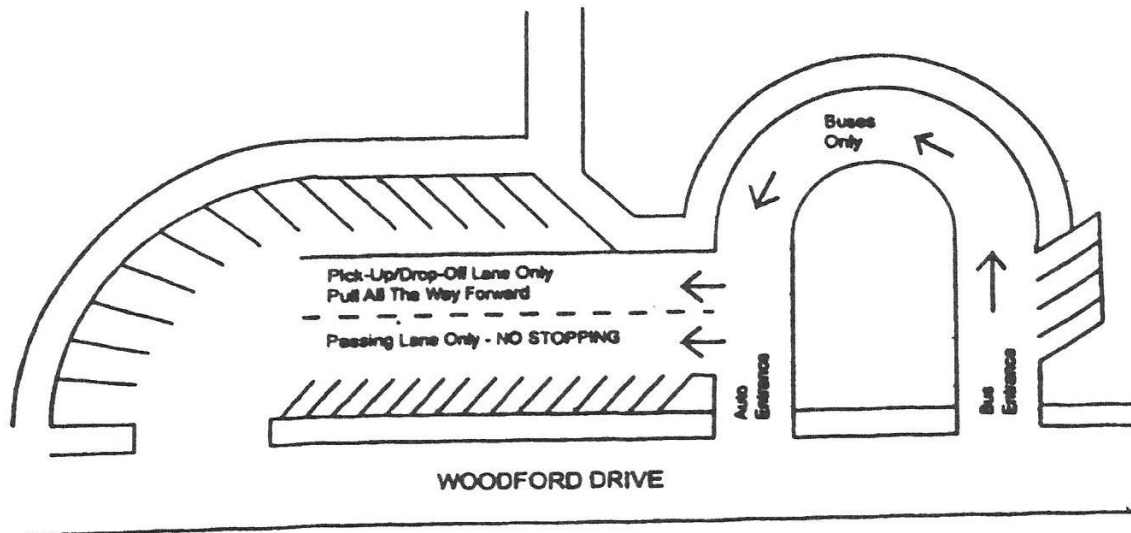

SARTORETTE SCHOOL

PARKING LOT PROCEDURES

For the safety of our children, please do not stop in the passing lane to drop off/pick up children.

Stop only in the drop off/pick up lane. Pull all the way forward in the lane and make room for others.

Carpool Morning Drop Off

Sartorette now has a **morning drop off** carpool lane! Eligible vehicles may enter the bus circle to drop off students, then exit through the passing lane, and out the main exit. Just as with the “drop off only” lane, drivers may not leave their vehicle. A form is available on Sartorette’s website and in the office. After returning the completed form, you will be given a pass to place on your dashboard.